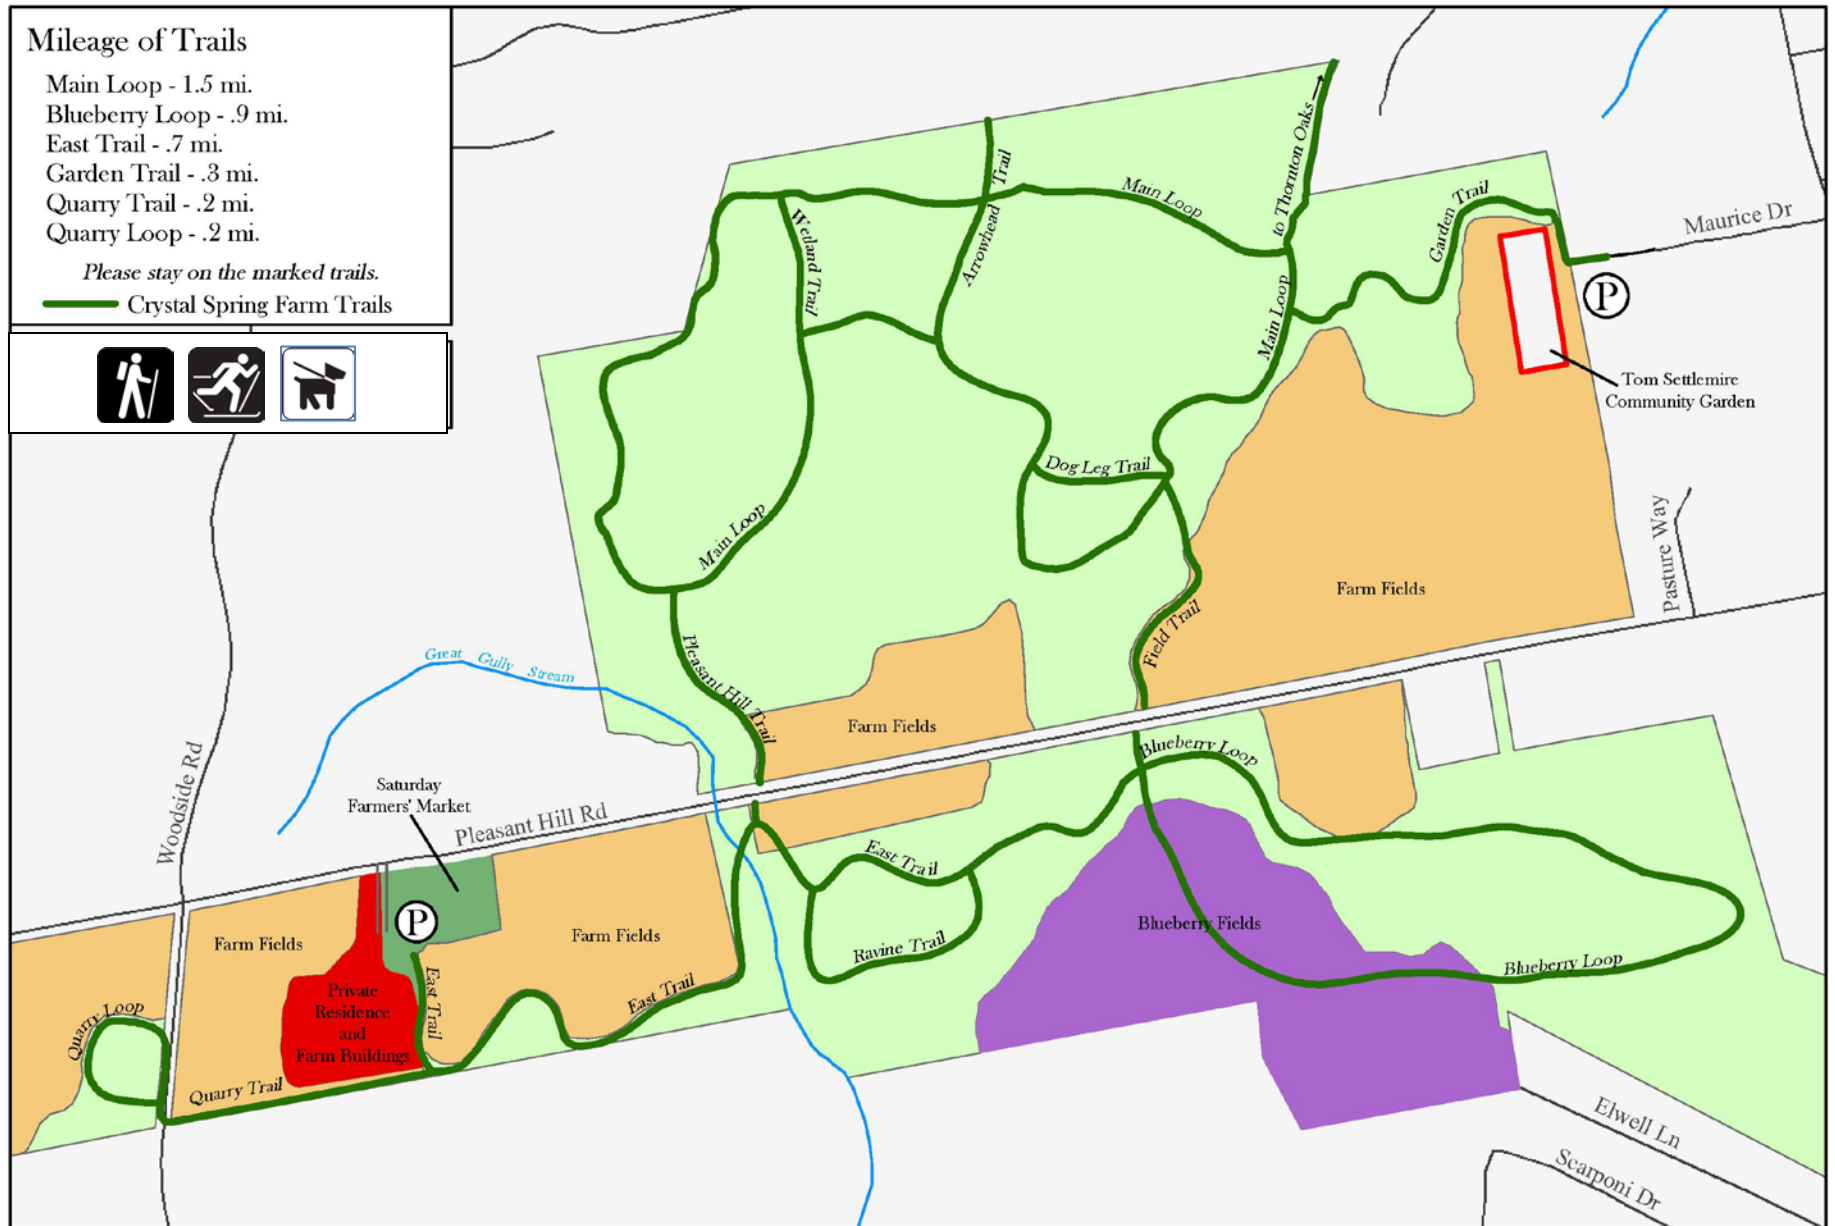

Mileage of Trails

- Main Loop - 1.5 mi.
- Blueberry Loop - .9 mi.
- East Trail - .7 mi.
- Garden Trail - .3 mi.
- Quarry Trail - .2 mi.
- Quarry Loop - .2 mi.

Please stay on the marked trails.

 Crystal Spring Farm Trails

0

0.25

0.5 Miles

Crystal Spring Farm
Trails